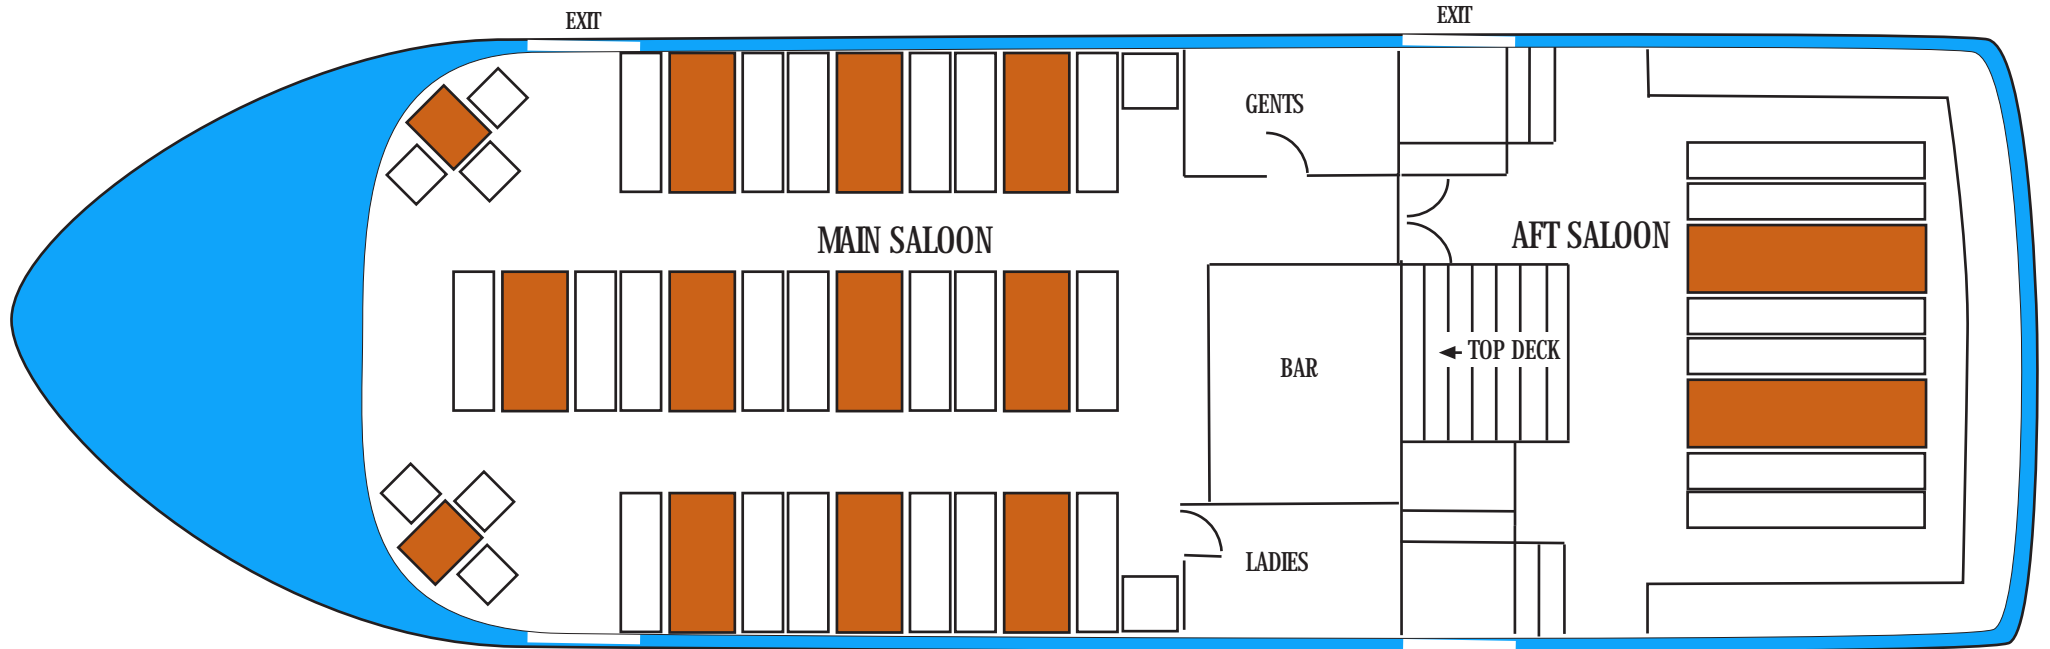

Maid of the Forth Main Deck Layout

Dance Floor Option